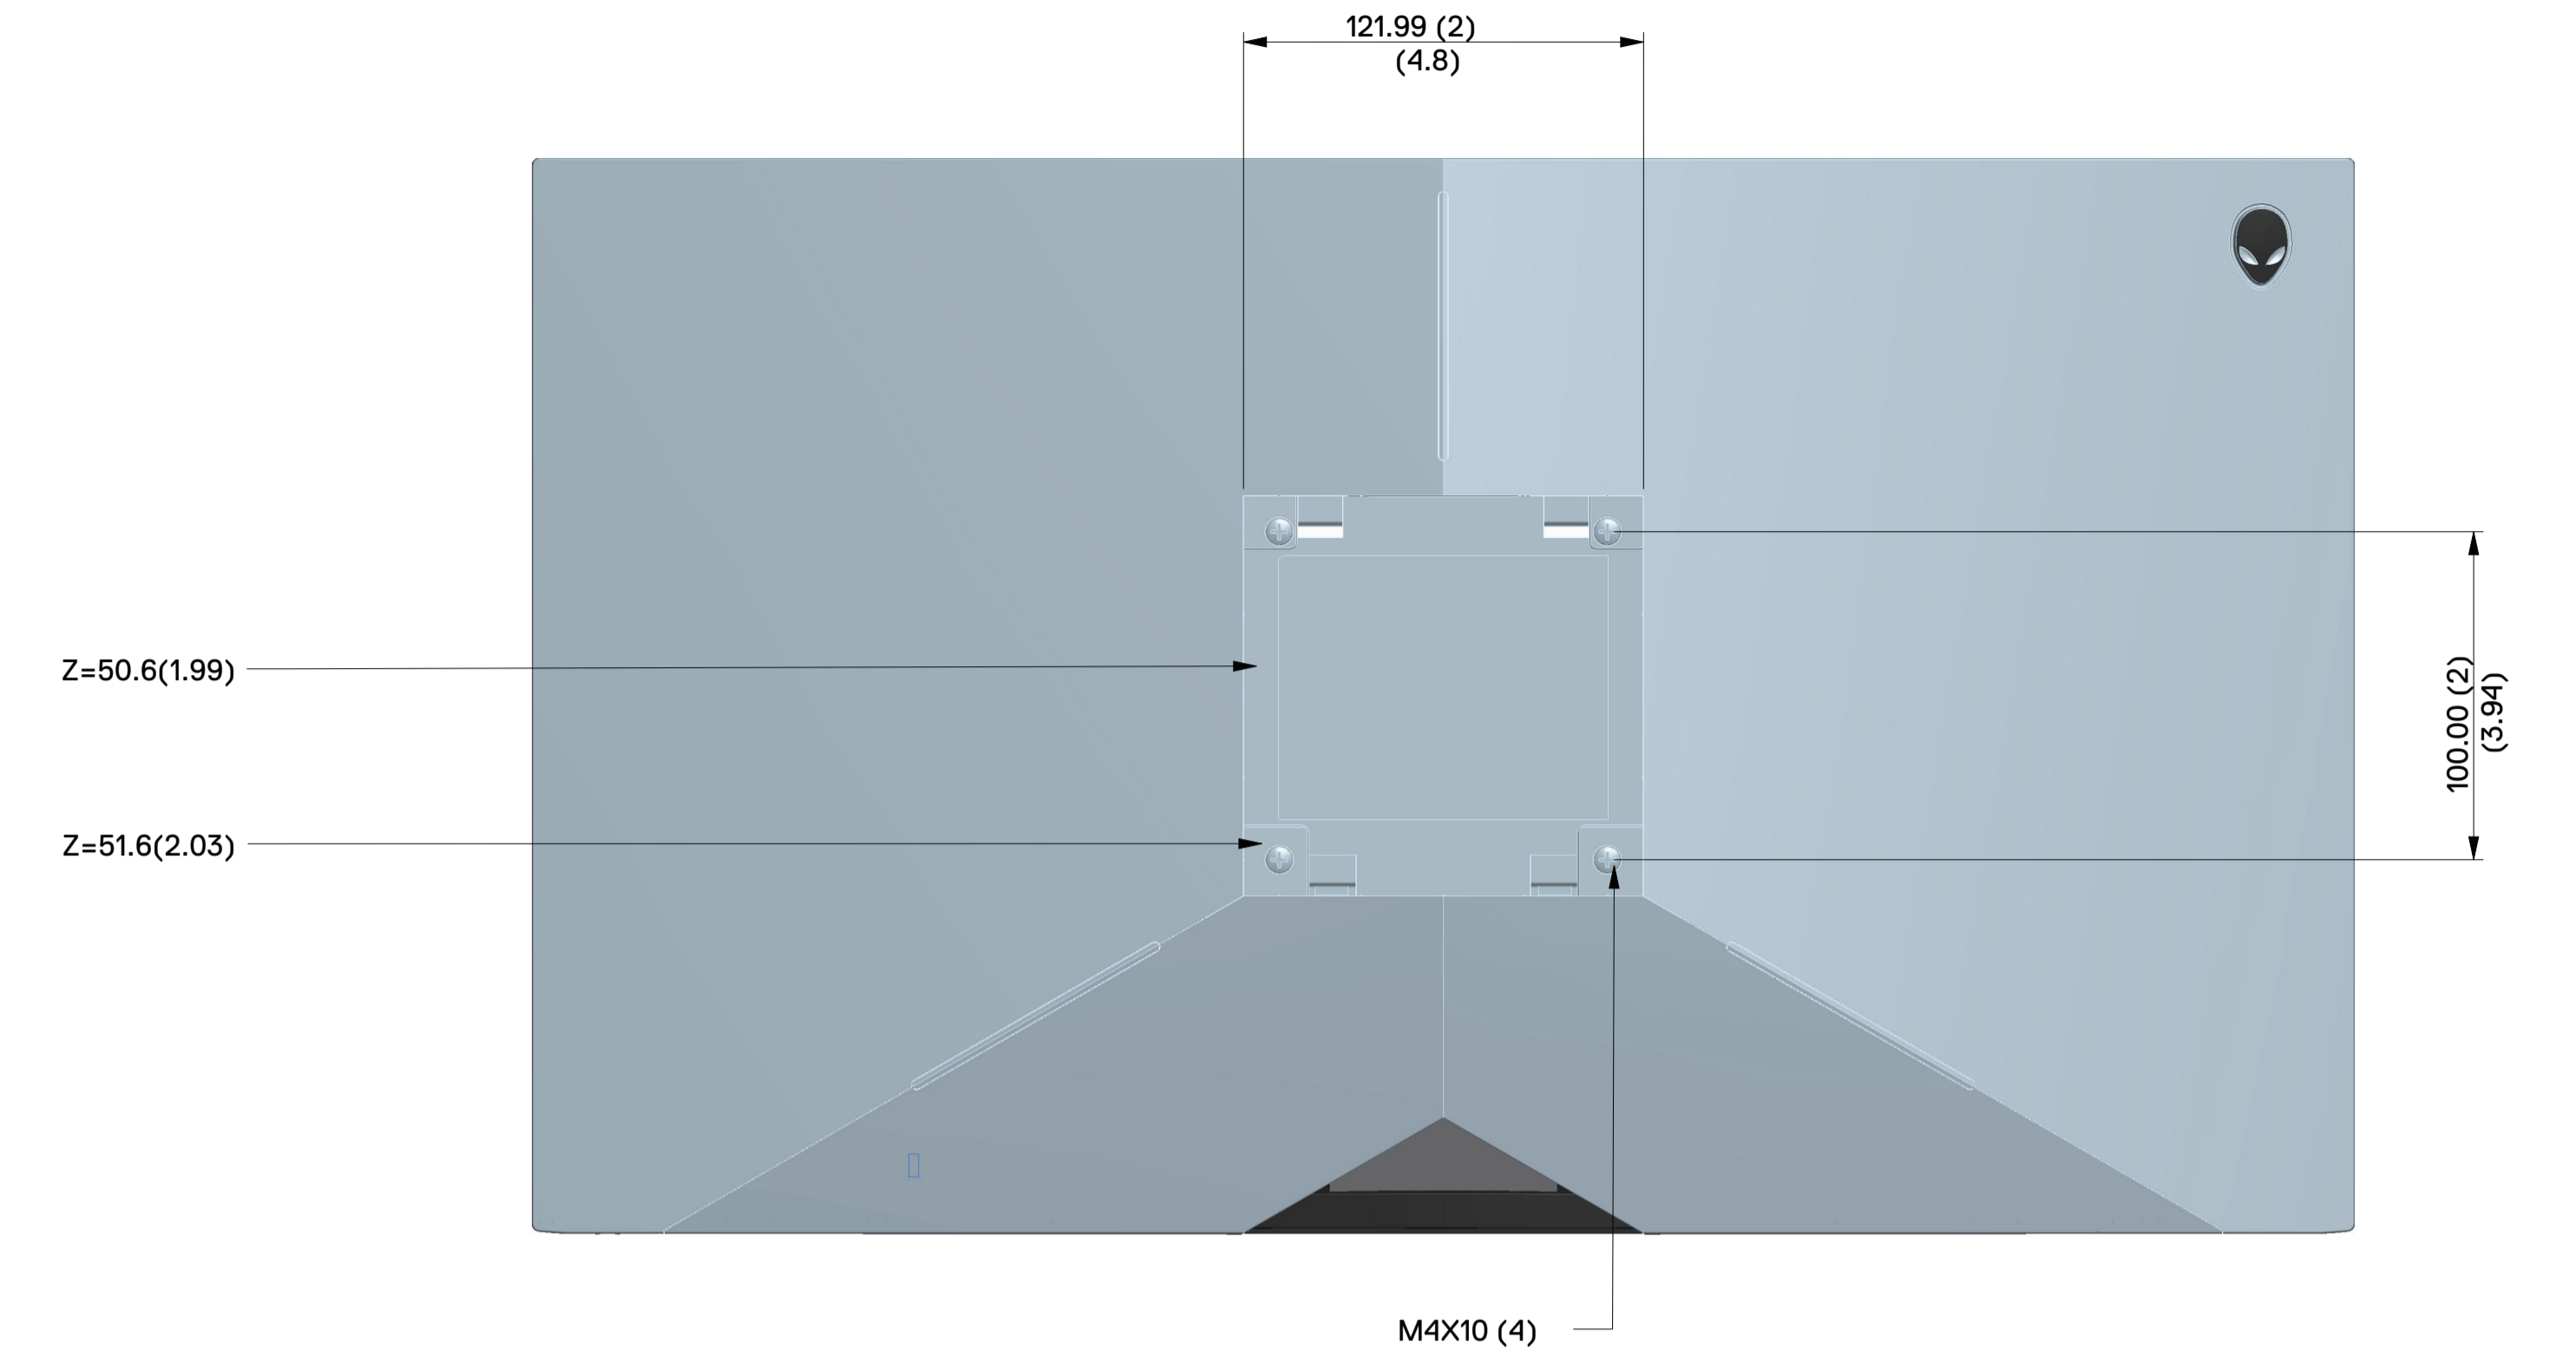

AW2518H Outline Dimension

Nominal Dimension
Unit : mm

Back View of Monitor without stand